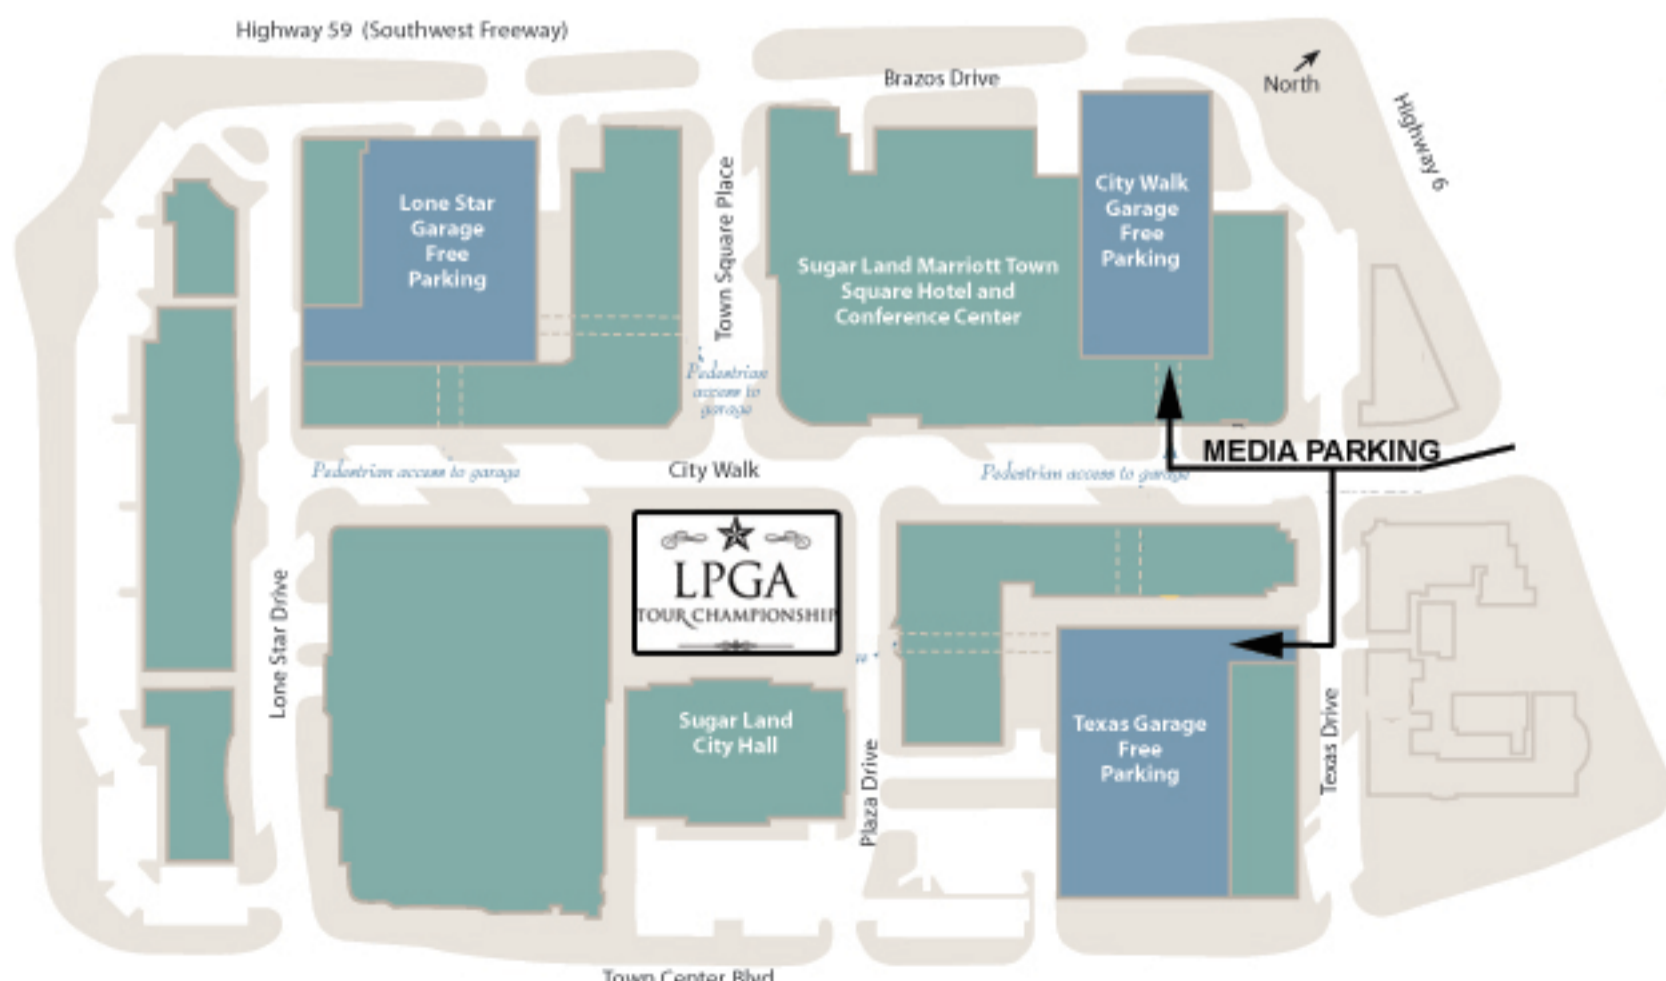

More information about the LPGA Tour Championship presented by Rolex can be found online at www.lpgatourchampionship.org.