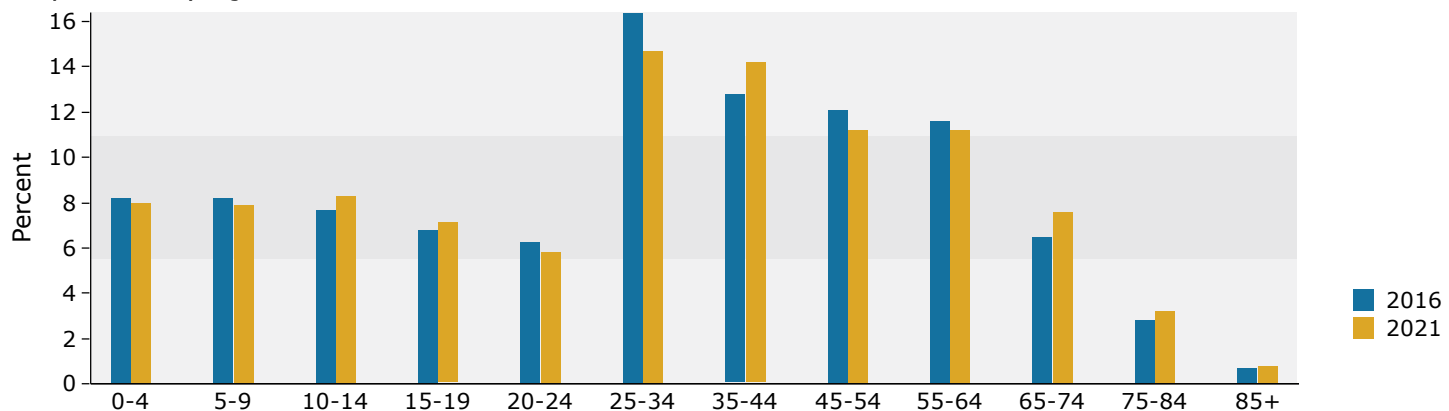

Population by Age	Census 2010		2016		2021	
	Number	Percent	Number	Percent	Number	Percent
0 - 4	70	6.7%	110	8.2%	135	8.0%
5 - 9	54	5.2%	110	8.2%	133	7.9%
10 - 14	71	6.8%	103	7.7%	140	8.3%
15 - 19	67	6.4%	91	6.8%	121	7.1%
20 - 24	65	6.2%	84	6.3%	99	5.8%
25 - 34	109	10.4%	219	16.4%	249	14.7%
35 - 44	121	11.6%	172	12.8%	241	14.2%
45 - 54	182	17.4%	162	12.1%	190	11.2%
55 - 64	162	15.5%	155	11.6%	189	11.2%
65 - 74	92	8.8%	87	6.5%	128	7.6%
75 - 84	41	3.9%	37	2.8%	55	3.2%
85+	10	1.0%	9	0.7%	13	0.8%

Race and Ethnicity	Census 2010		2016		2021	
	Number	Percent	Number	Percent	Number	Percent
White Alone	735	70.4%	801	59.6%	978	57.9%
Black Alone	33	3.2%	175	13.0%	223	13.2%
American Indian Alone	11	1.1%	6	0.4%	8	0.5%
Asian Alone	8	0.8%	22	1.6%	33	2.0%
Pacific Islander Alone	0	0.0%	1	0.1%	1	0.1%
Some Other Race Alone	234	22.4%	293	21.8%	386	22.8%
Two or More Races	23	2.2%	45	3.4%	61	3.6%
Hispanic Origin (Any Race)	540	51.7%	693	51.6%	920	54.4%

Data Note: Income is expressed in current dollars.

Source: U.S. Census Bureau, Census 2010 Summary File 1. Esri forecasts for 2016 and 2021.

Pleak village, TX (4858088)
Place

Trends 2016-2021

Population by Age

2016 Household Income

2016 Population by Race

2016 Percent Hispanic Origin: 51.6%

Source: U.S. Census Bureau, Census 2010 Summary File 1. Esri forecasts for 2016 and 2021.