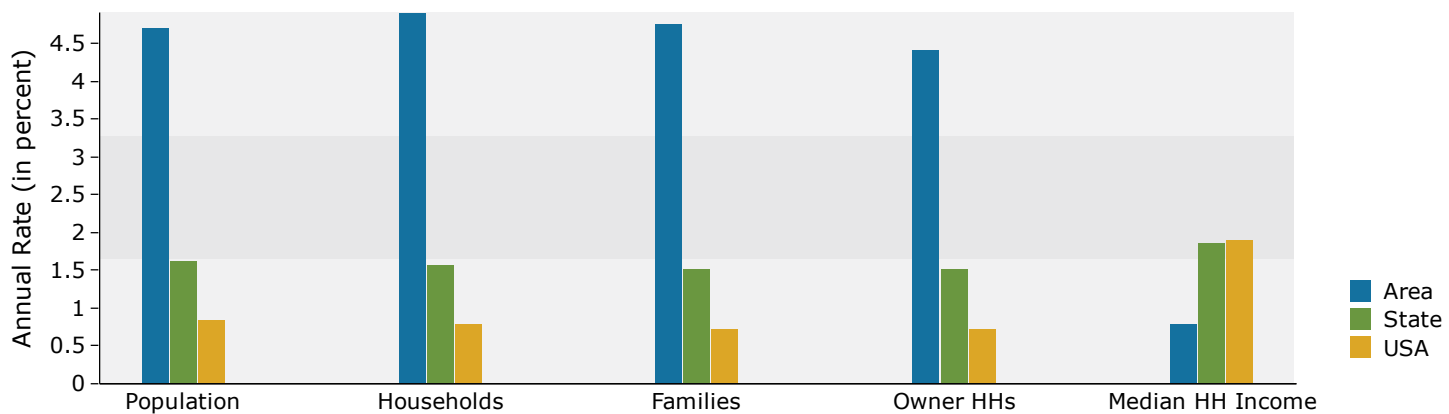

Pleak village, TX (4858088)
Place

Trends 2016-2021