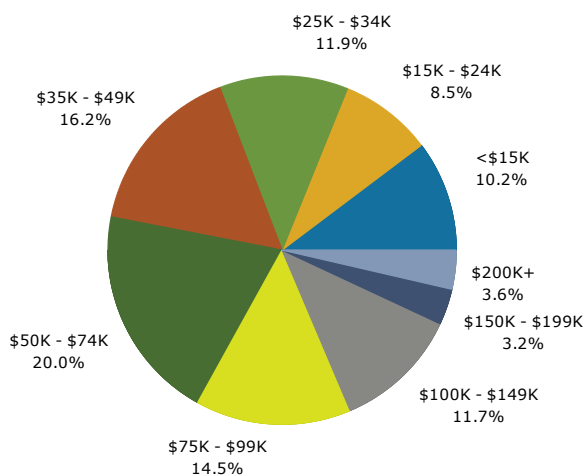

Households by Income	2016		2021	
	Number	Percent	Number	Percent
<\$15,000	48	10.2%	62	10.4%
\$15,000 - \$24,999	40	8.5%	50	8.4%
\$25,000 - \$34,999	56	11.9%	95	15.9%
\$35,000 - \$49,999	76	16.2%	67	11.2%
\$50,000 - \$74,999	94	20.0%	94	15.8%
\$75,000 - \$99,999	68	14.5%	99	16.6%
\$100,000 - \$149,999	55	11.7%	82	13.8%
\$150,000 - \$199,999	15	3.2%	21	3.5%
\$200,000+	17	3.6%	26	4.4%
Median Household Income	\$52,633		\$54,762	
Average Household Income	\$69,088		\$74,766	
Per Capita Income	\$22,798		\$24,906	

Race and Ethnicity	Census 2010		2016		2021	
	Number	Percent	Number	Percent	Number	Percent
White Alone	735	70.4%	801	59.6%	978	57.9%
Black Alone	33	3.2%	175	13.0%	223	13.2%
American Indian Alone	11	1.1%	6	0.4%	8	0.5%
Asian Alone	8	0.8%	22	1.6%	33	2.0%
Pacific Islander Alone	0	0.0%	1	0.1%	1	0.1%
Some Other Race Alone	234	22.4%	293	21.8%	386	22.8%
Two or More Races	23	2.2%	45	3.4%	61	3.6%
Hispanic Origin (Any Race)	540	51.7%	693	51.6%	920	54.4%

Data Note: Income is expressed in current dollars.

Source: U.S. Census Bureau, Census 2010 Summary File 1. Esri forecasts for 2016 and 2021.

Pleak village, TX (4858088)
Place

Trends 2016-2021

Population by Age

2016 Household Income

2016 Population by Race

2016 Percent Hispanic Origin: 51.6%

Source: U.S. Census Bureau, Census 2010 Summary File 1. Esri forecasts for 2016 and 2021.