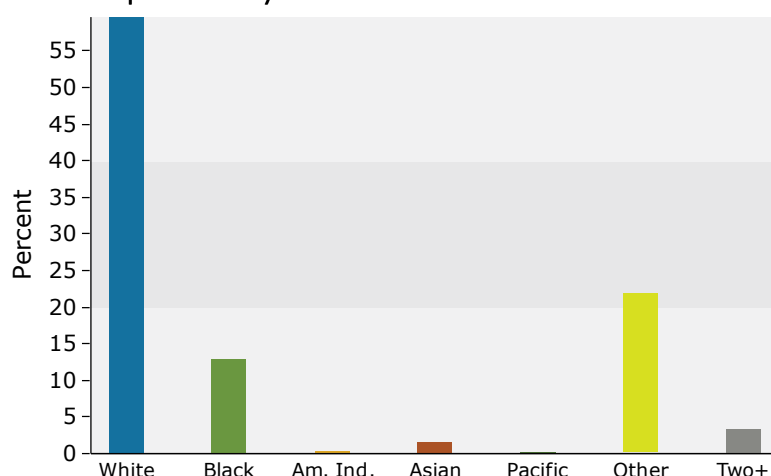

Race and Ethnicity	Census 2010		2016		2021	
	Number	Percent	Number	Percent	Number	Percent
White Alone	735	70.4%	801	59.6%	978	57.9%
Black Alone	33	3.2%	175	13.0%	223	13.2%
American Indian Alone	11	1.1%	6	0.4%	8	0.5%
Asian Alone	8	0.8%	22	1.6%	33	2.0%
Pacific Islander Alone	0	0.0%	1	0.1%	1	0.1%
Some Other Race Alone	234	22.4%	293	21.8%	386	22.8%
Two or More Races	23	2.2%	45	3.4%	61	3.6%
Hispanic Origin (Any Race)	540	51.7%	693	51.6%	920	54.4%

Data Note: Income is expressed in current dollars.

Source: U.S. Census Bureau, Census 2010 Summary File 1. Esri forecasts for 2016 and 2021.

Pleak village, TX (4858088)
Place

Trends 2016-2021

Population by Age

2016 Household Income

2016 Population by Race

2016 Percent Hispanic Origin: 51.6%

Source: U.S. Census Bureau, Census 2010 Summary File 1. Esri forecasts for 2016 and 2021.