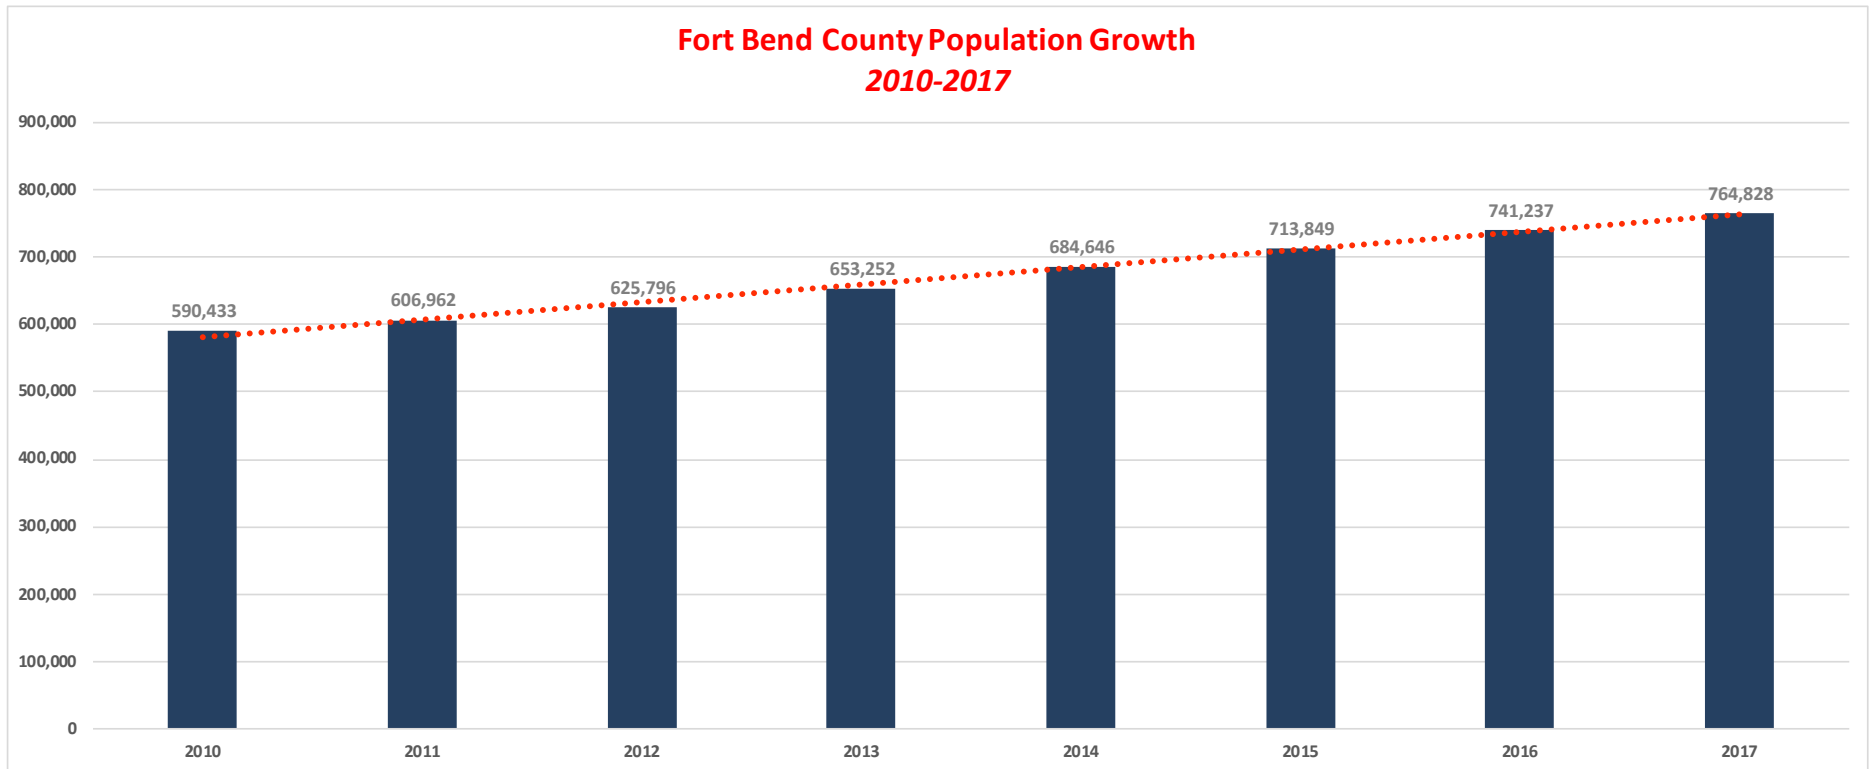

## Population Fort Bend County

Fort Bend County Population 2010-2017

Year	2010	2011	2012	2013	2014	2015	2016	2017
	590,433	606,962	625,796	653,252	684,646	713,849	741,237	764,828

Source: US Census