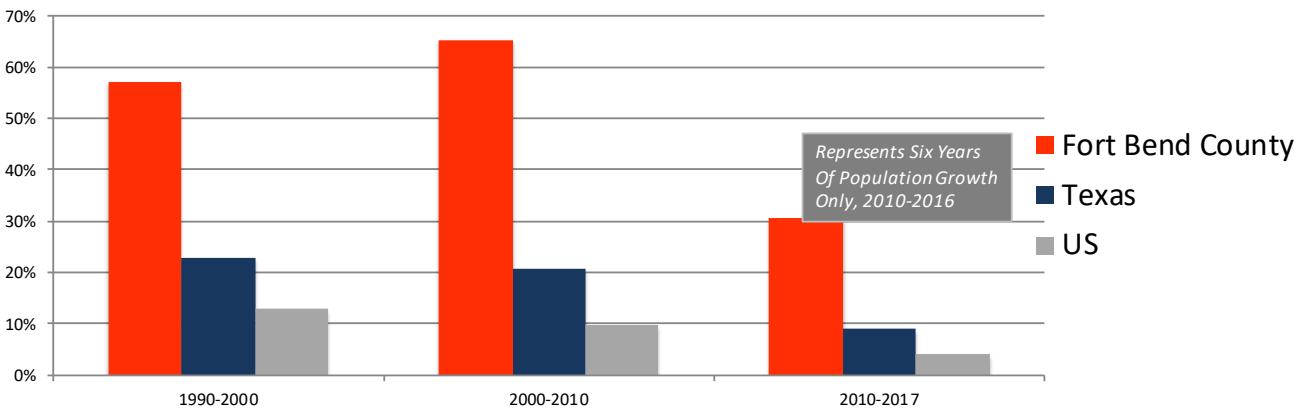

Greater Houston's Finest Address!

Population Fort Bend County

Population 1990-2016

	1990	2000	2010	2017	Total Growth 1990-2017
Fort Bend County	225,421	354,452	585,375	764,828	539,407
Texas	16,986,335	20,851,820	25,145,561	28,304,596	11,318,261
US	248,709,873	281,421,906	308,745,538	325,719,178	77,009,305

Percent of Growth

	1990-2000	2000-2010	2010-2017	1990-2017
Fort Bend County	57%	65%	31%	239%
Texas	23%	21%	9%	67%
US	13%	10%	4%	31%

US Census- American Community Survey 2018

Percent of Population Growth

2010	<u>585,375</u>
2015	<u>716,087</u>