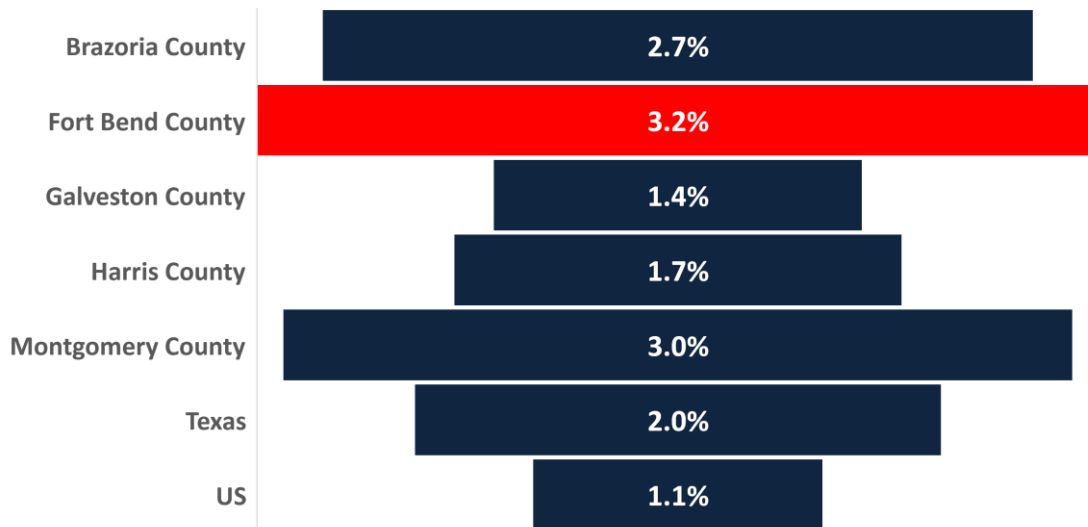

Greater Houston's Finest

County Employment Comparison
Percent Change in Employment June 2018-June 2019

	June 2019 In	Employment	Employment
	000	June/June	Rank- US
Brazoria County	166.6	2.7%	32
Fort Bend County	197.4	3.2%	14
Galveston County	112.5	1.4%	120
Harris County	2349.3	1.7%	97
Montgomery County	192.2	3.0%	21
Texas	12585.6	2.0%	na
US	149089.2	1.1%	na

Employment Growth
June 2018/June 2019

Source: Bureau of Labor Statistics, 11/2019